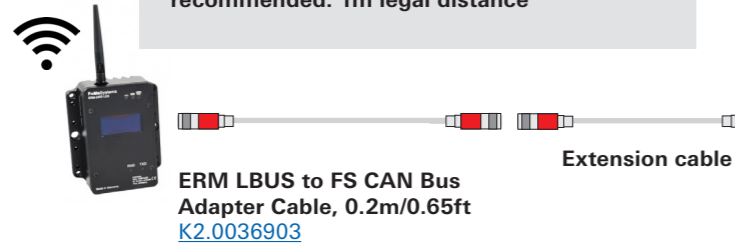

External Radio Module ERM - Sample Configurations for CSS

Configuration Overview | 8.5.1 / 2021.02

Digital Encoder Head or Wheels with ERM LCS

or

Required EXTENSION CABLES:
 SRH FS CAN Bus Cable, 1m/3.2ft, [K2.0033762](#)
 SRH FS CAN Bus Cable, 10m/32.8ft, [K2.0019302](#)
 SRH FS CAN Bus Cable, 25m/82ft, [K2.0019301](#)
 recommended: 1m legal distance

Stabilized Remote Head with ERM SRH

Required EXTENSION CABLES:
 SRH FS CAN Bus Cable, 1m/3.2ft, [K2.0033762](#)
 SRH FS CAN Bus Cable, 10m/32.8ft, [K2.0019302](#)
 SRH FS CAN Bus Cable, 25m/82ft, [K2.0019301](#)