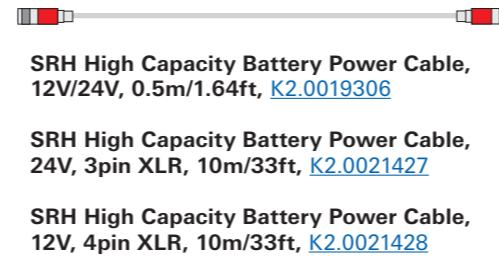

External Radio Module ERM - Sample Configurations for CSS

Configuration Overview | 8.5.1 / 2021.02

Digital Encoder Head or Wheels with ERM LCS

or

Required EXTENSION CABLES:
 SRH FS CAN Bus Cable, 1m/3.2ft, [K2.0033762](#)
 SRH FS CAN Bus Cable, 10m/32.8ft, [K2.0019302](#)
 SRH FS CAN Bus Cable, 25m/82ft, [K2.0019301](#)
 recommended: 1m legal distance

Stabilized Remote Head with ERM SRH

Required EXTENSION CABLES:
 SRH FS CAN Bus Cable, 1m/3.2ft, [K2.0033762](#)
 SRH FS CAN Bus Cable, 10m/32.8ft, [K2.0019302](#)
 SRH FS CAN Bus Cable, 25m/82ft, [K2.0019301](#)